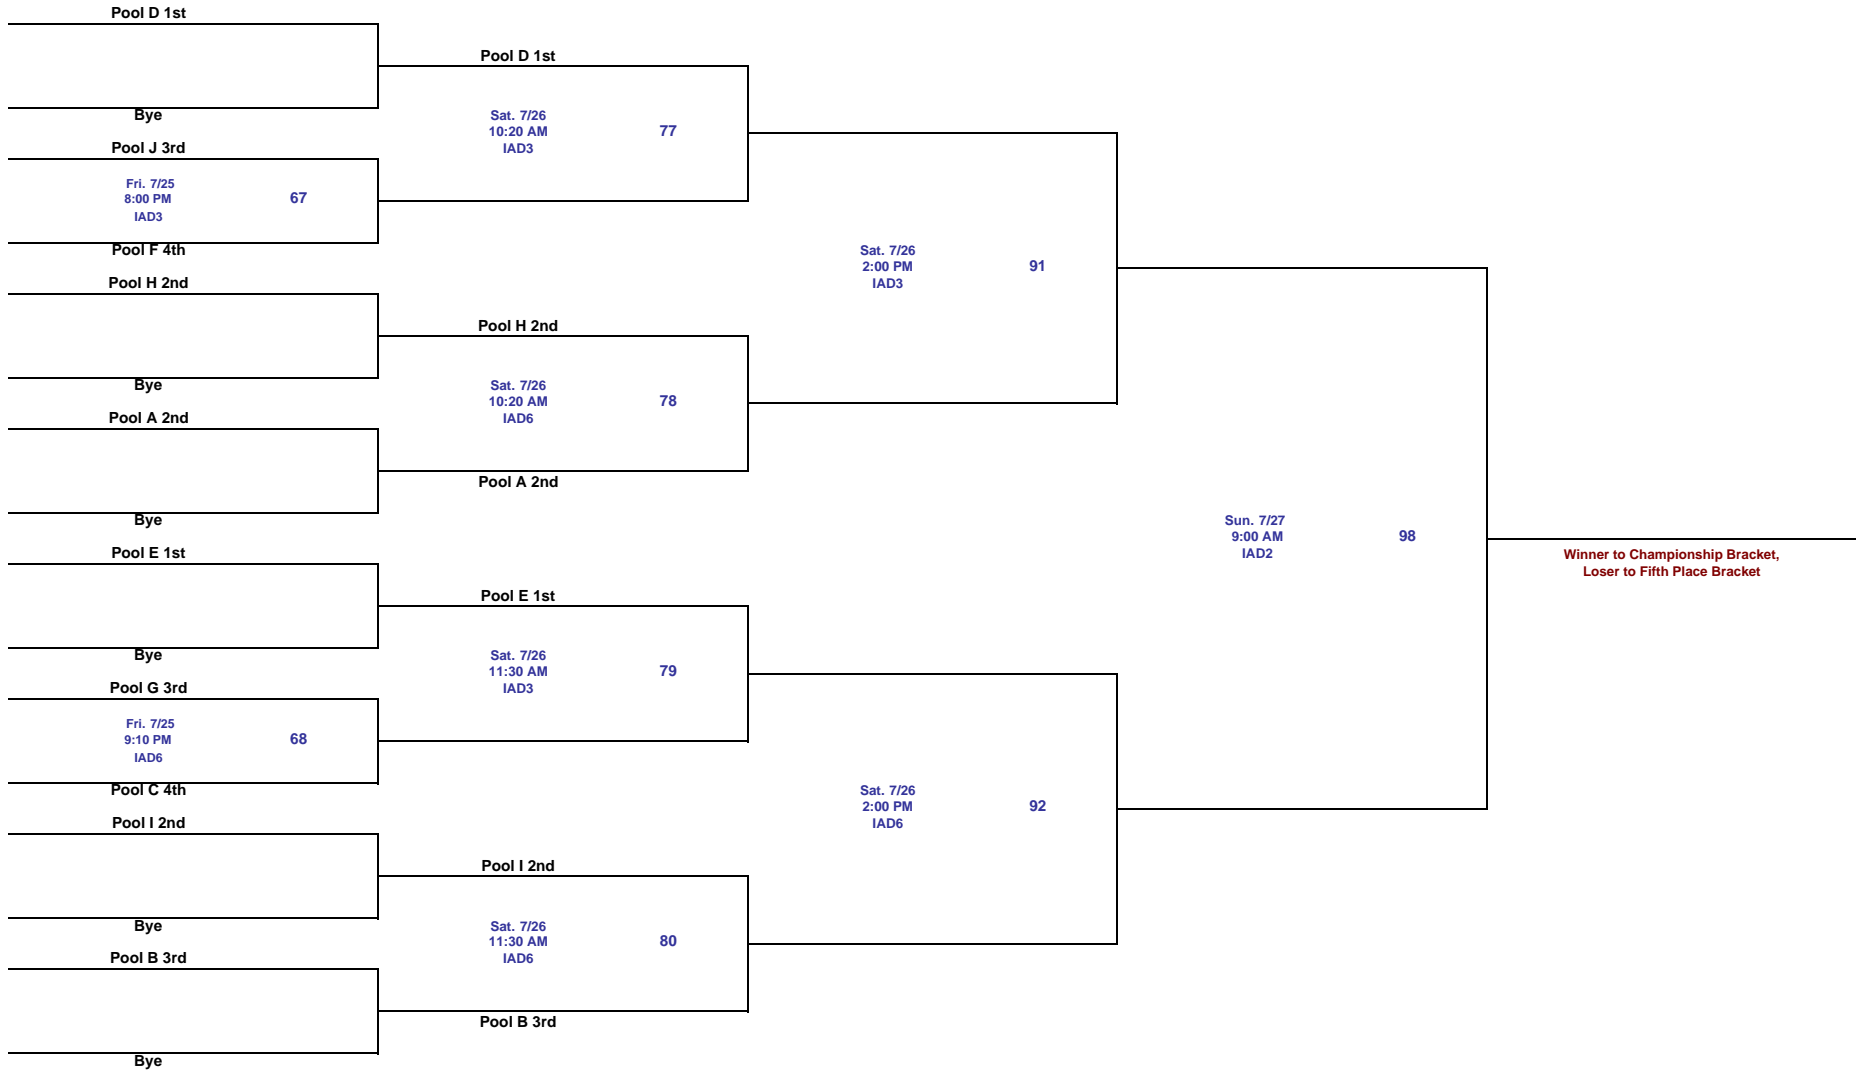

9th/10th Grade Girls Division
Championship Bracket Play

REV.00

7/18/08 4:42 PM

Bracket B