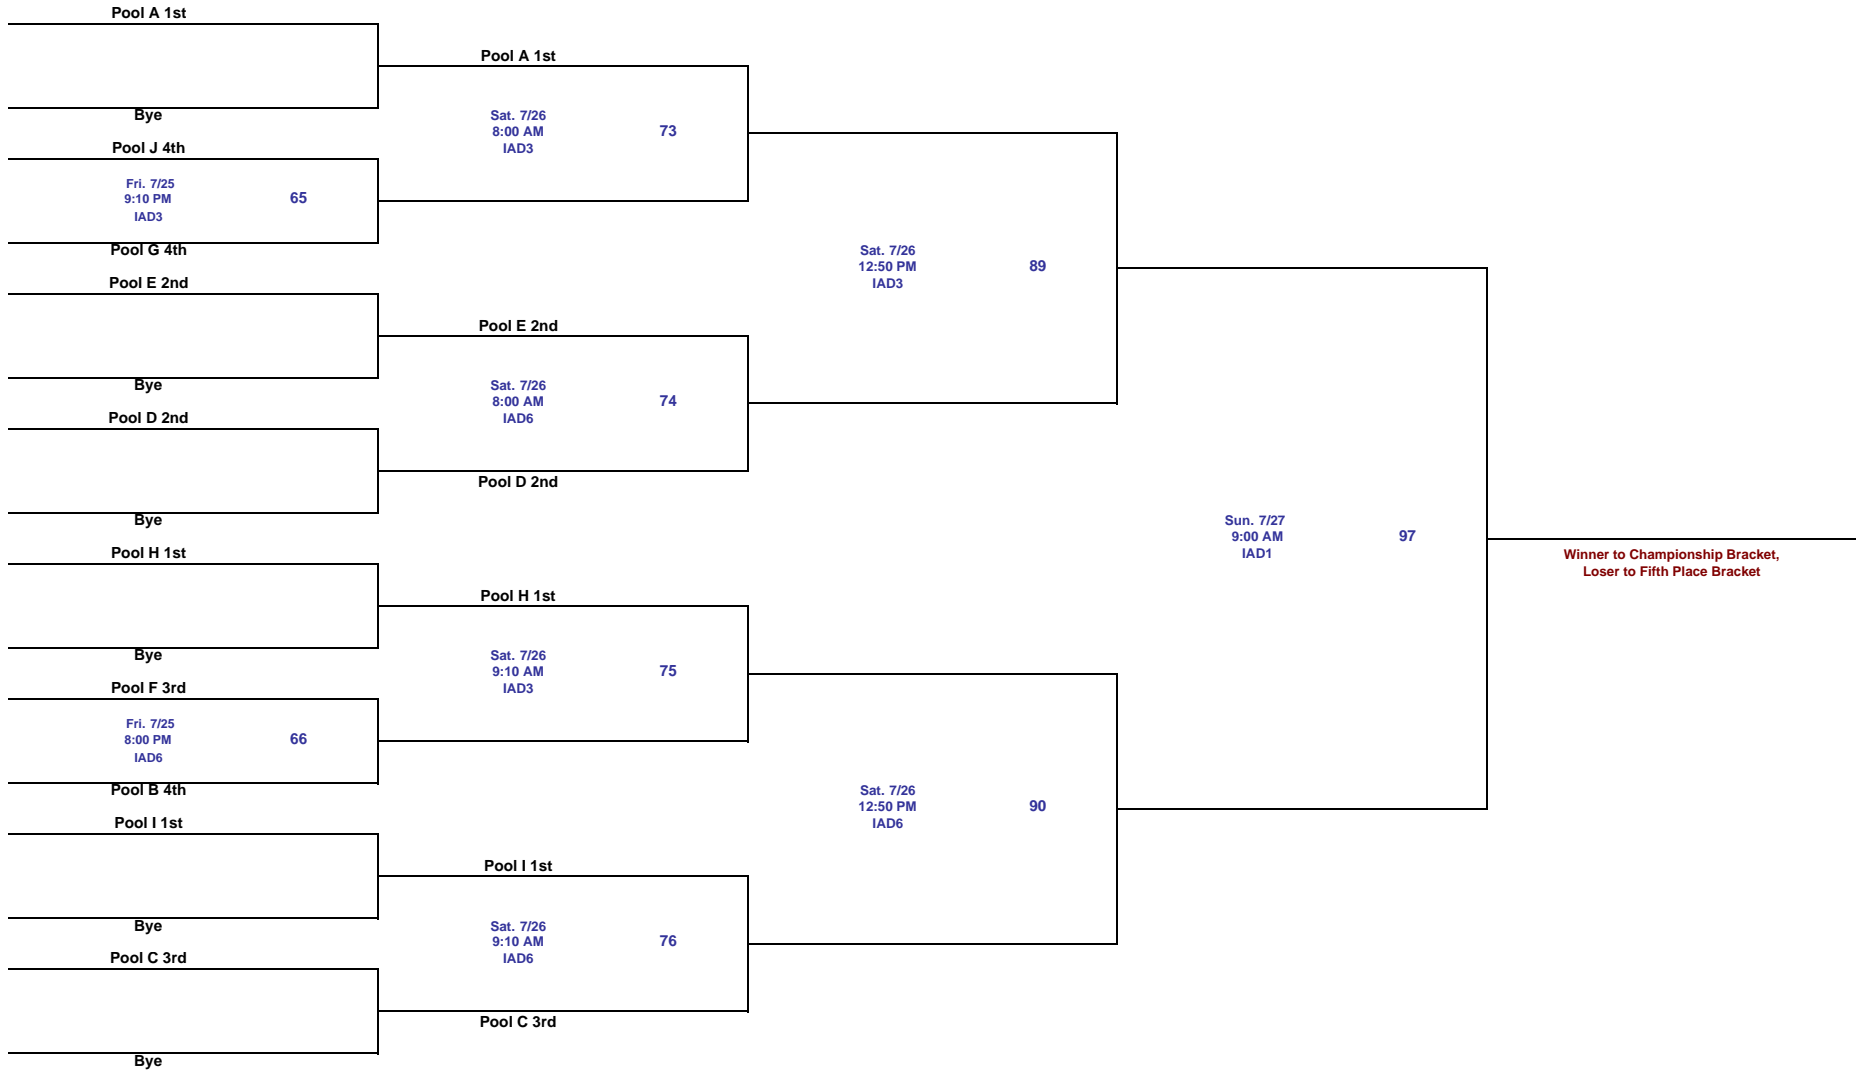

Prime Time Sports 2008 National Championship
Dallas/Ft. Worth, Texas
July 24-27, 2008
9th/10th Grade Girls Division

REV.00
7/18/08 4:42 PM

Games will be played at R.L. Turner High School ("RLT"); 1600 Josey Lane; Carrollton, Texas 75006; Integrated Athletic Development ("IAD"); 2800 North I-35E; Carrollton, Texas 75007; and The MAC ("MAC"); 200 W. Continental Drive; Lewisville, Texas 75067.

The teams will first play in 10 pools. At the conclusion of pool play, the top 4 teams from each pool will advance into Championship Bracket play, and will be seeded according to their finish in pool play. See the Tournament Rules for tie-breaker procedures.

Team and individual awards will be given to the top 6 places of the National Tournament Bracket Play.

POOL I

	Team	Score	vs.	Team	Score	Day	Date	Time	Location
53	Texas Lady Netburners blue		vs.	Waco Heartbreakers		Thu.	7/24	5:40 PM	IAD3
54	Katy Heat 93		vs.	CCKaboom		Thu.	7/24	5:40 PM	IAD6
55	CCKaboom		vs.	Texas Lady Netburners blue		Thu.	7/24	9:10 PM	IAD3
56	Katy Heat 93		vs.	Waco Heartbreakers		Thu.	7/24	9:10 PM	IAD6
57	Texas Lady Netburners blue		vs.	Katy Heat 93		Fri.	7/25	5:40 PM	MAC3
58	Waco Heartbreakers		vs.	CCKaboom		Fri.	7/25	5:40 PM	MAC4

POOL J

	Team	Score	vs.	Team	Score	Day	Date	Time	Location
59	San Antonio Cyclones		vs.	East Texas Allstars		Thu.	7/24	2:00 PM	RLT1
60	Tomball Stars		vs.	Texas Stars		Thu.	7/24	2:00 PM	RLT2
61	Texas Stars		vs.	San Antonio Cyclones		Fri.	7/25	10:20 AM	IAD3
62	Tomball Stars		vs.	East Texas Allstars		Fri.	7/25	10:20 AM	IAD6
63	San Antonio Cyclones		vs.	Tomball Stars		Fri.	7/25	2:00 PM	IAD3
64	East Texas Allstars		vs.	Texas Stars		Fri.	7/25	2:00 PM	IAD6

POOL I Record	W	L	SEED
Texas Lady Netburners blue			
Katy Heat 93			
CCKaboom			
Waco Heartbreakers			

POOL J Record	W	L	SEED
San Antonio Cyclones			
Tomball Stars			
Texas Stars			
East Texas Allstars			

9th/10th Grade Girls Division
Championship Bracket Play

REV.00

7/18/08 4:42 PM

Bracket A