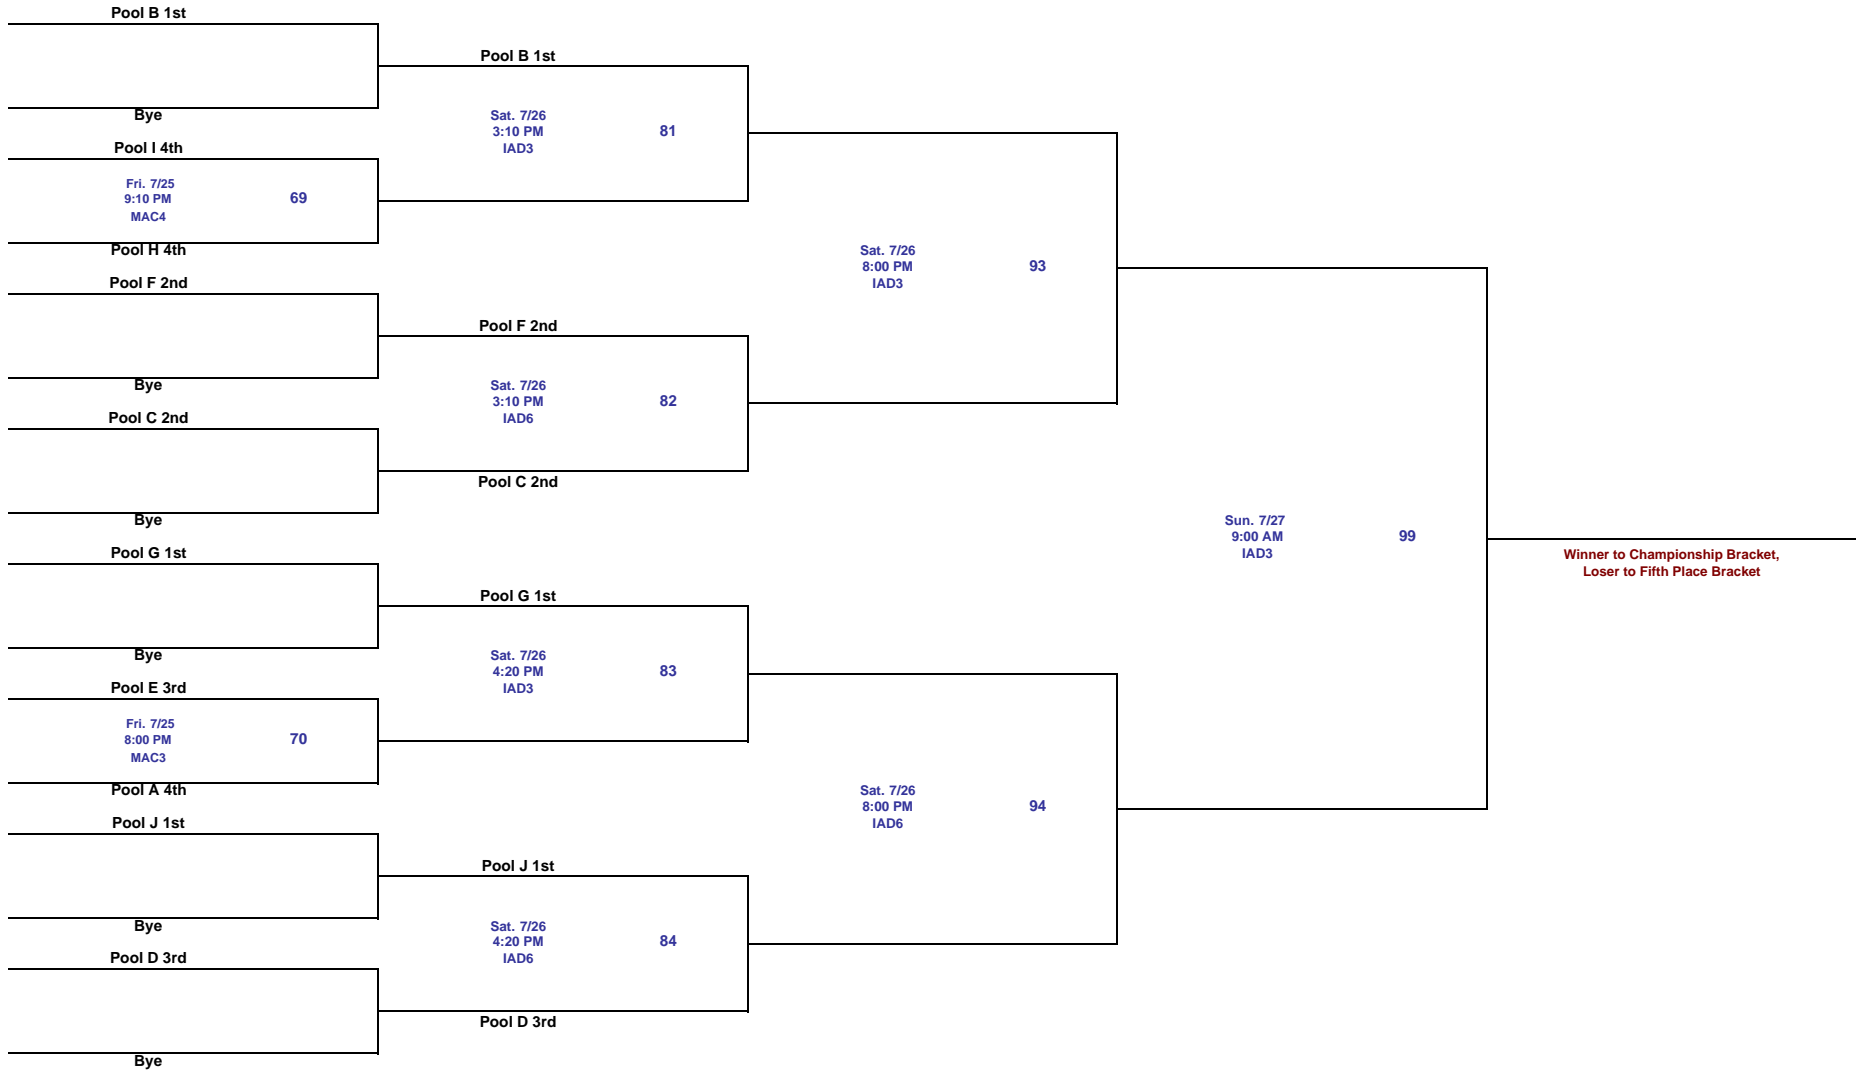

9th/10th Grade Girls Division
Championship Bracket Play

REV.00

7/18/08 4:42 PM

Bracket C