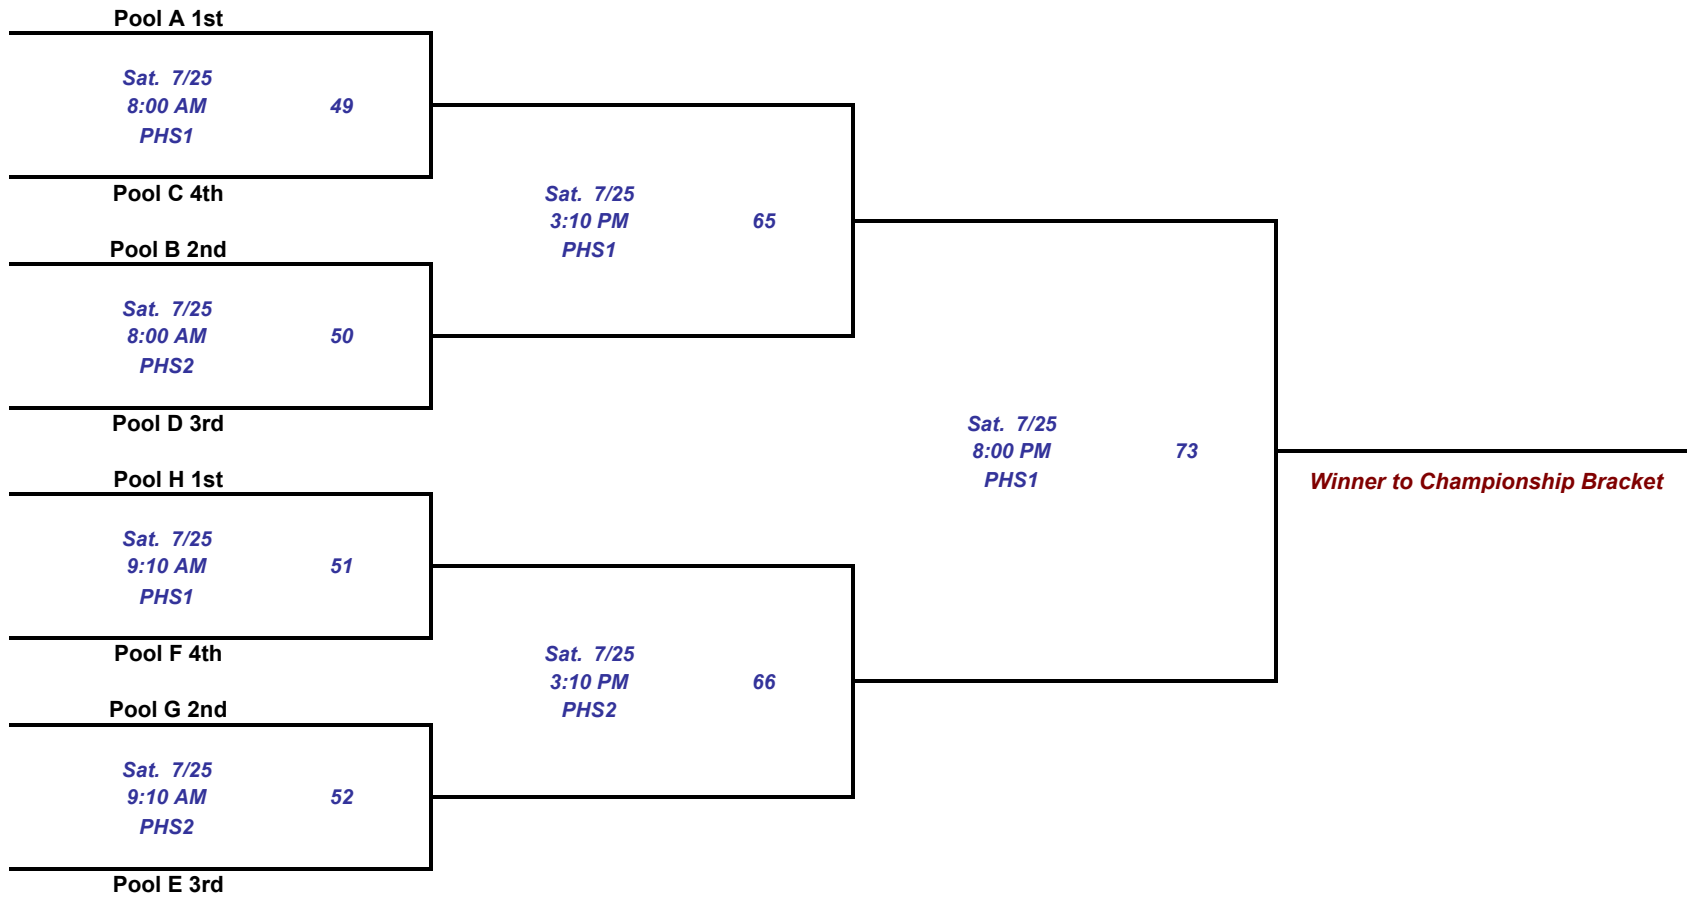

6th Grade Girls Division

REV.00

Championship Bracket Play

7/20/09 12:19 PM

The team listed on the top of the bracket is the home team.

Bracket A

6th Grade Girls Division

REV.00