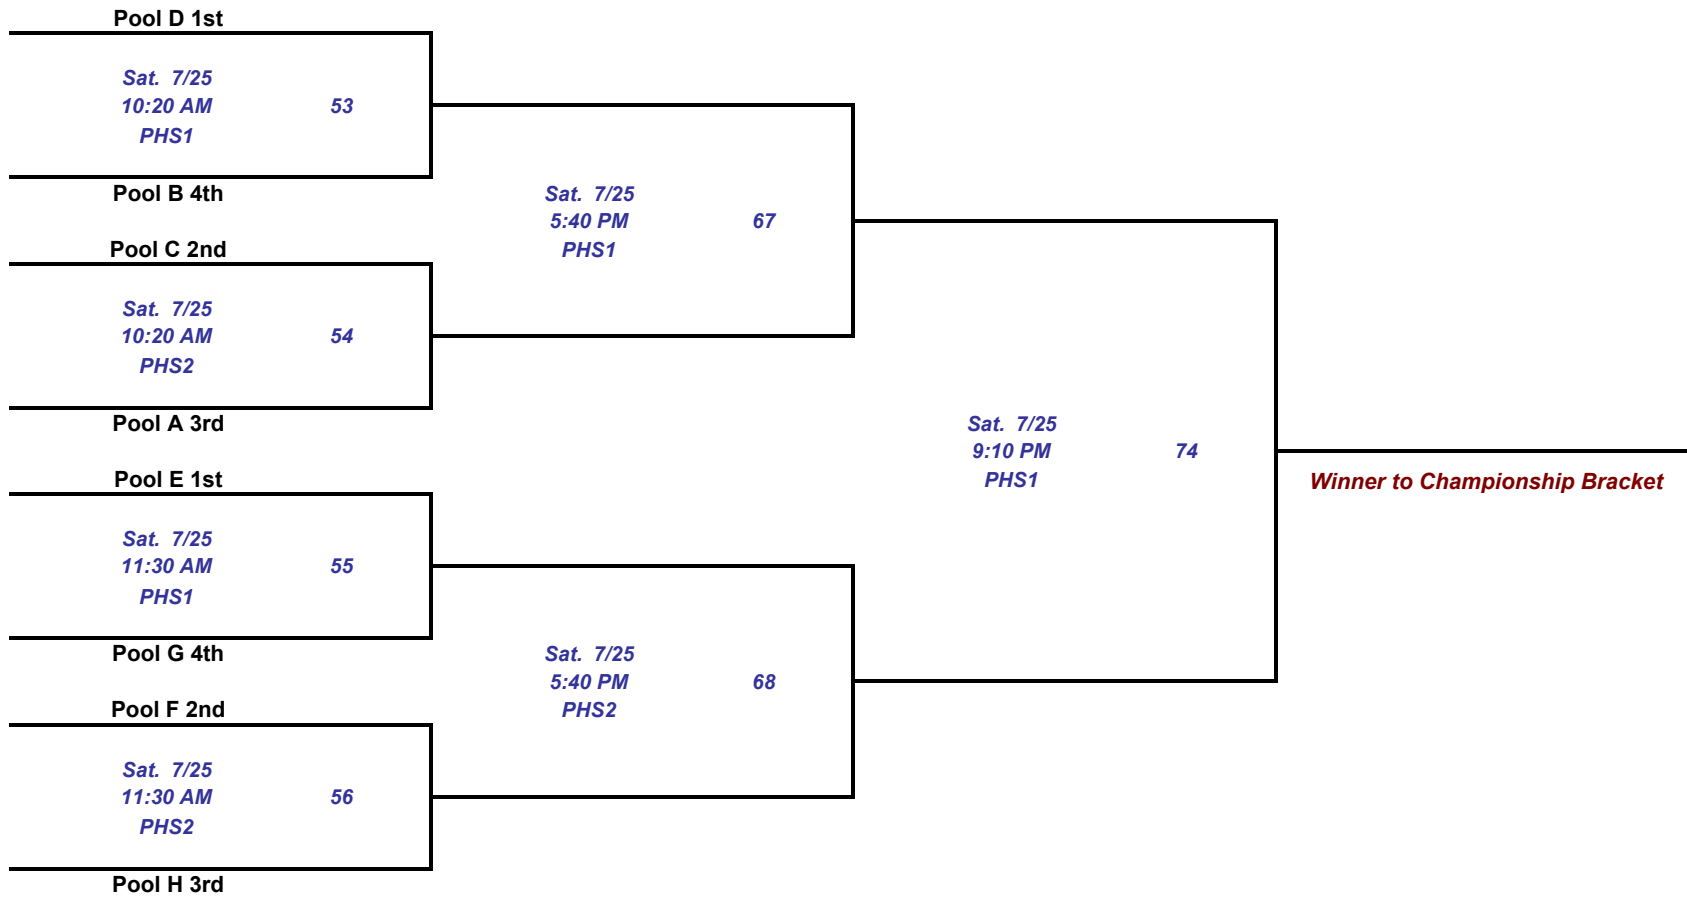

6th Grade Girls Division

REV.00

Championship Bracket Play

7/20/09 12:19 PM

The team listed on the top of the bracket is the home team.

Bracket B