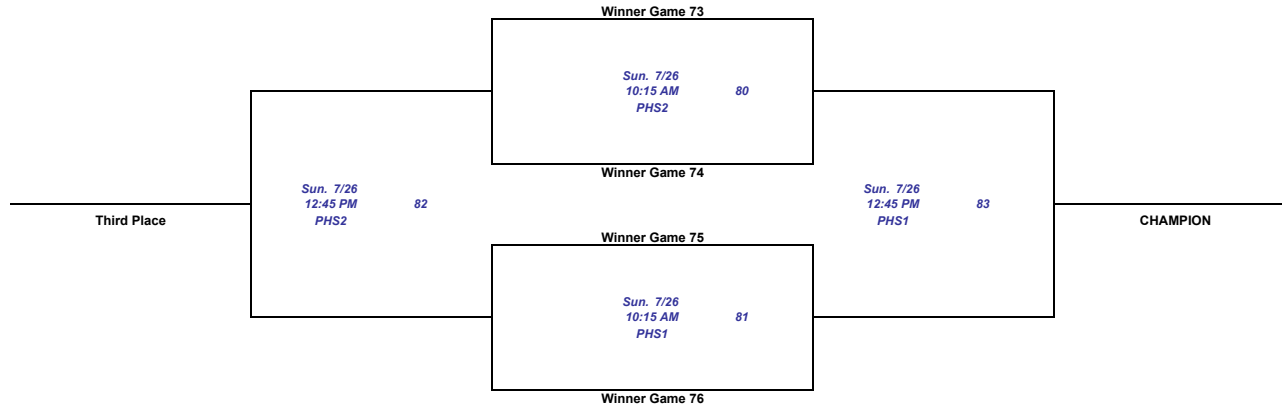

Championship Bracket Play

7/20/09 12:19 PM

The team listed on the top of the bracket is the home team.

Bracket B

6th Grade Girls Division

REV.00

Championship Bracket Play

7/20/09 12:19 PM

The team listed on the top of the bracket is the home team.

Bracket C

6th Grade Girls Division

REV.00

Championship Bracket Play

7/20/09 12:19 PM

The team listed on the top of the bracket is the home team.

Bracket D

7/20/09 12:19 PM

6th Grade Girls Division

Championship Bracket

The team listed on the top of the bracket is the home team.

Fifth Place Bracket

The team listed on the top of the bracket is the home team.