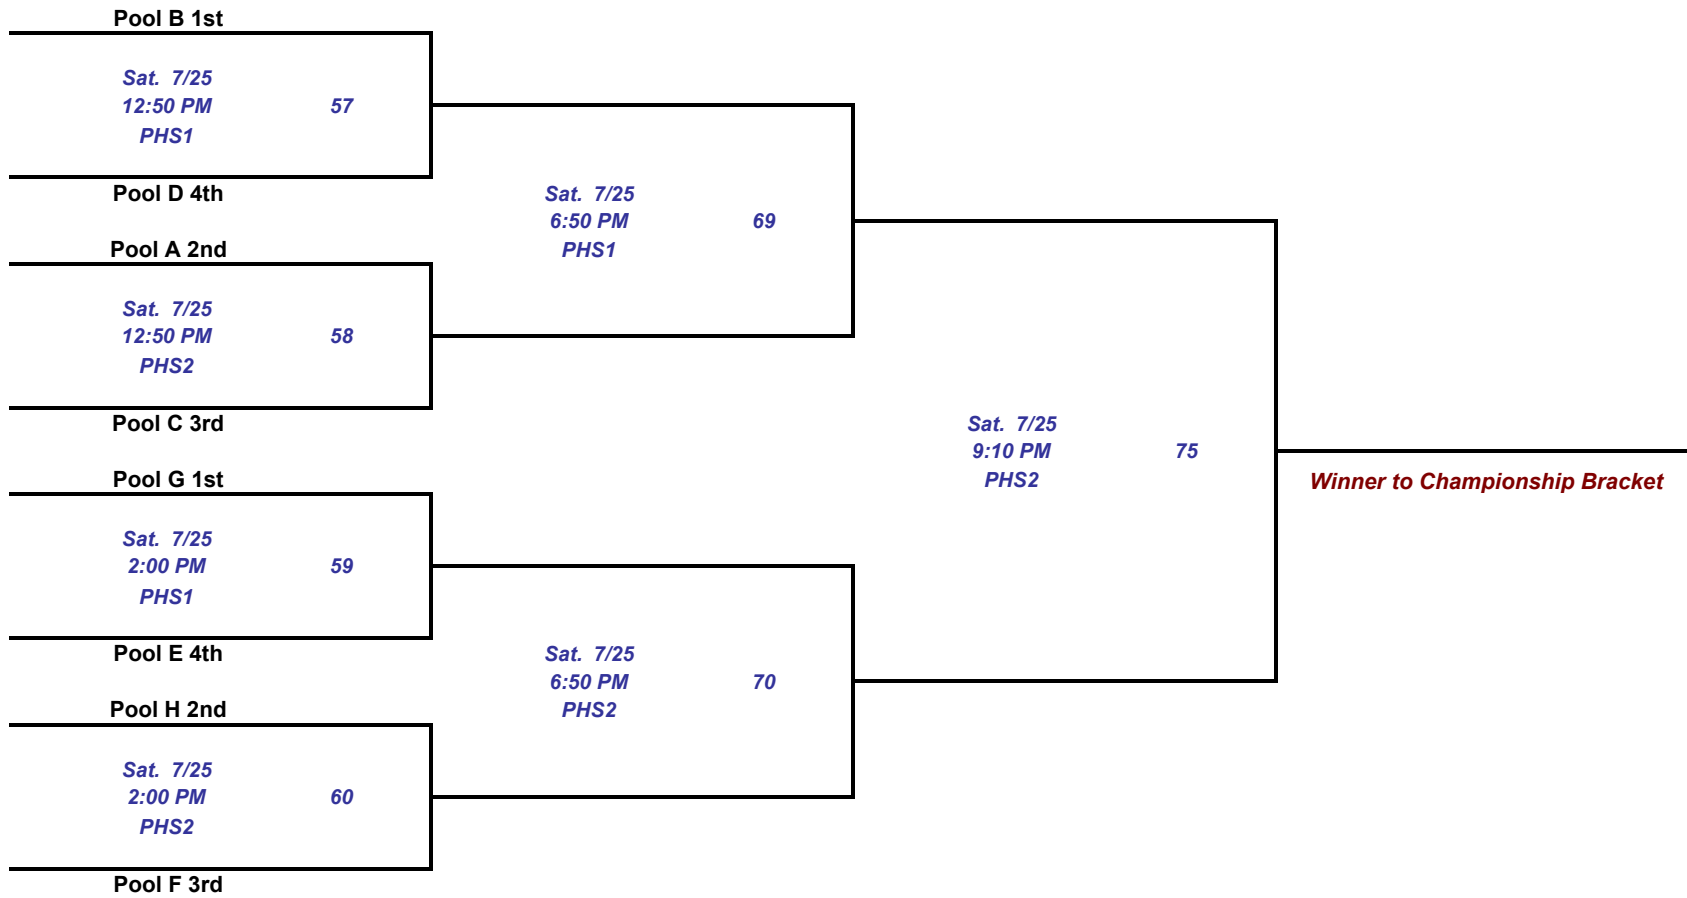

6th Grade Girls Division

REV.00

Championship Bracket Play

7/20/09 12:19 PM

The team listed on the top of the bracket is the home team.

Bracket C