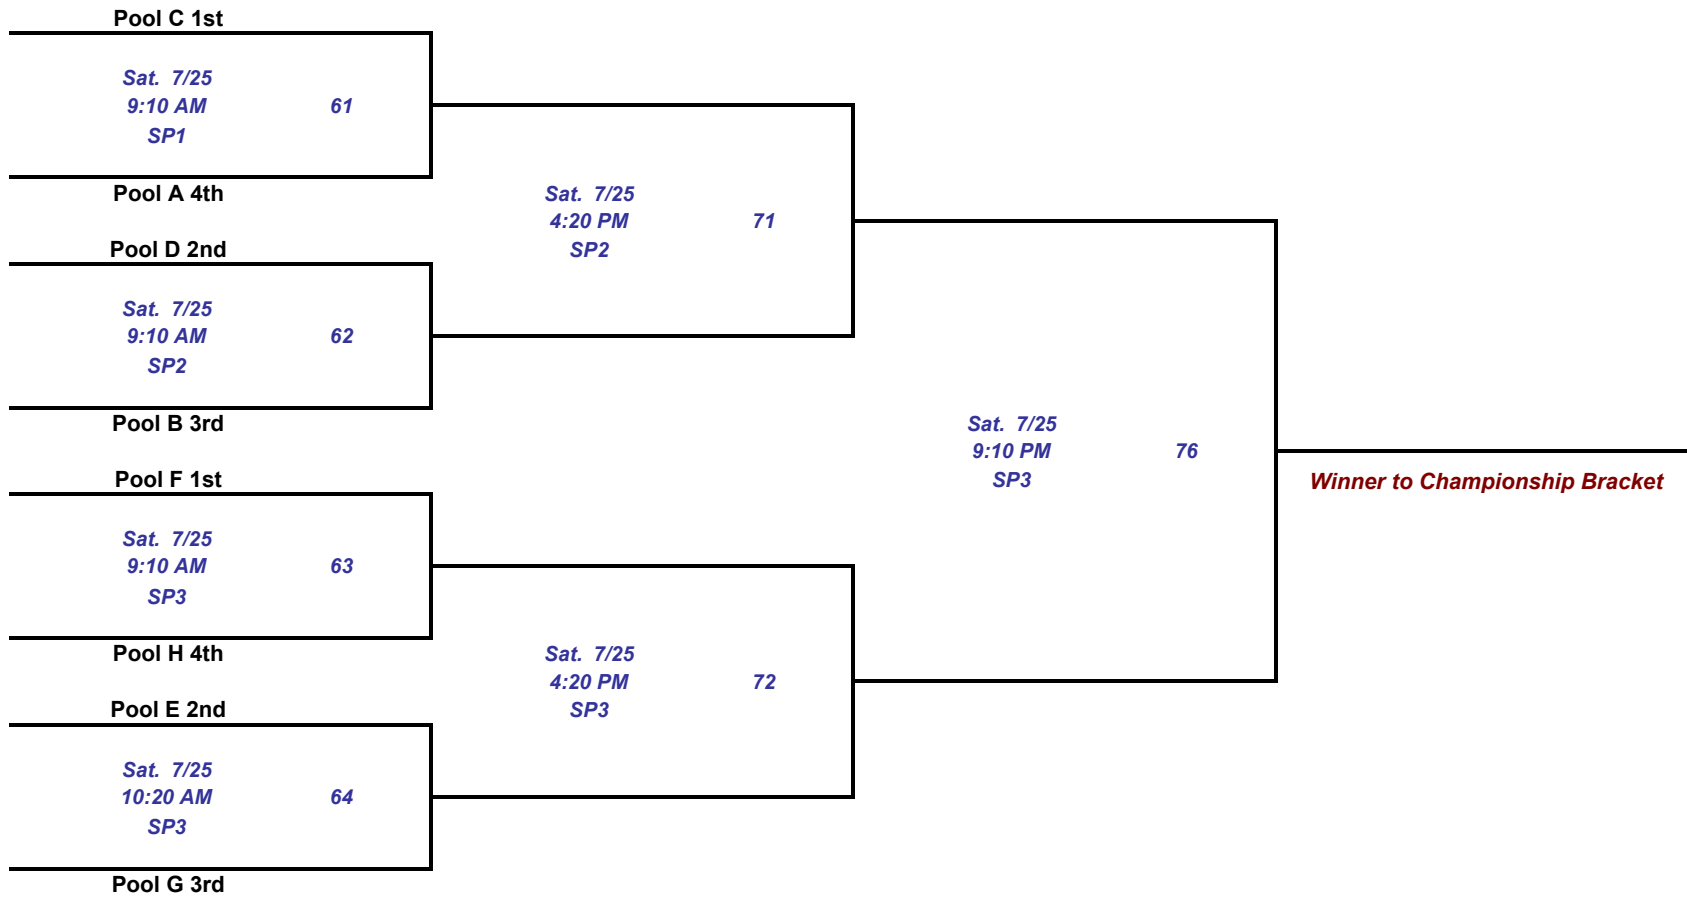

The team listed on the top of the bracket is the home team.

Bracket C

6th Grade Girls Division

REV.00

Championship Bracket Play

7/20/09 12:19 PM

The team listed on the top of the bracket is the home team.

Bracket D