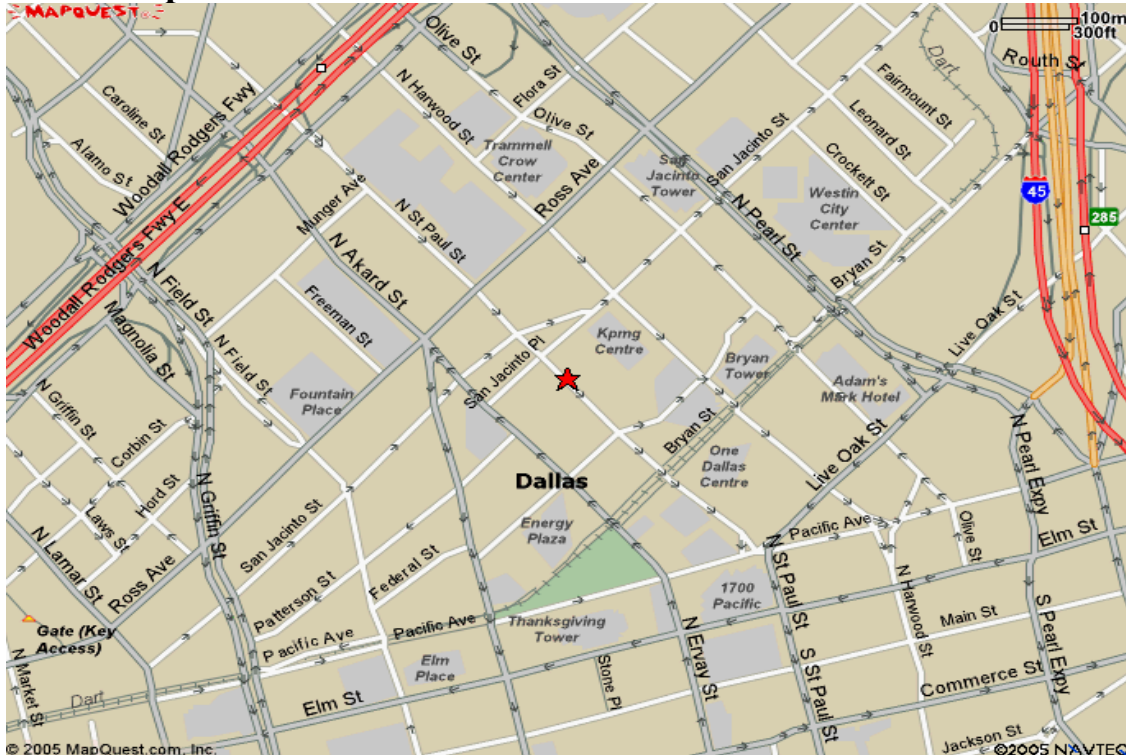

First Baptist Church ("FBC") 1707 San Jacinto St., Dallas, TX, 75201

Overview Map

Detail Map

Site Maps & Directions

First Baptist Church of Dallas ("FBC") 1707 San Jacinto St., Dallas, Texas 75201

<p>From the North on I-35E:</p> <ul style="list-style-type: none"> • Take Houston I-45 exit (Woodall Rogers Frwy.) • Take St. Paul exit. • Follow St. Paul past San Jacinto and First Baptist Church will be on your right. • Parking will be available in a parking lot on your left or in the Veal Parking Garage on your right. 	<p>From the North on Hwy. 75 (Central Expressway):</p> <ul style="list-style-type: none"> • Take I-35E Waco exit (Woodall Rogers Frwy). • Take St. Paul exit. • Follow St. Paul past San Jacinto and First Baptist Church will be on your right. • Parking will be available in a parking lot on your left or in the Veal Parking Garage on your right.
<p>From the North on Dallas Tollway:</p> <ul style="list-style-type: none"> • Follow Harry Hines Blvd. to St. Paul. • Follow St. Paul past San Jacinto and First Baptist Church will be on your right. • Parking will be available in a parking lot on your left or in the Veal Parking Garage on your right. 	<p>From the South on I-35E:</p> <ul style="list-style-type: none"> • Take Sherman exit #428B (Woodall Rogers Frwy.) • Take St. Paul exit. • Follow St. Paul past San Jacinto and First Baptist Church will be on your right. • Parking will be available in a parking lot on your left or in the Veal Parking Garage on your right.
<p>From the South on I-45:</p> <ul style="list-style-type: none"> • Follow Hwy. 75N to I-35 exit (Woodall Rogers Frwy.) • Take St. Paul exit. • Follow St. Paul past San Jacinto and First Baptist Church will be on your right. • Parking will be available in a parking lot on your left or in the Veal Parking Garage on your right. 	<p>From the East on I-30:</p> <ul style="list-style-type: none"> • Follow Hwy. 75N to I-35E exit (Woodall Rogers Frwy.) • Take St. Paul exit. • Follow St. Paul past San Jacinto and First Baptist Church will be on your right. • Parking will be available in a parking lot on your left or in the Veal Parking Garage on your right.
<p>From the West on I-30:</p> <ul style="list-style-type: none"> • Take I-35E Denton exit. • Take Hwy. 75 (Sherman exit #428B and Woodall Rogers Frwy.) • Take St. Paul exit. • Follow St. Paul past San Jacinto and First Baptist Church will be on your right. • Parking will be available in a parking lot on your left or in the Veal Parking Garage on your right. 	