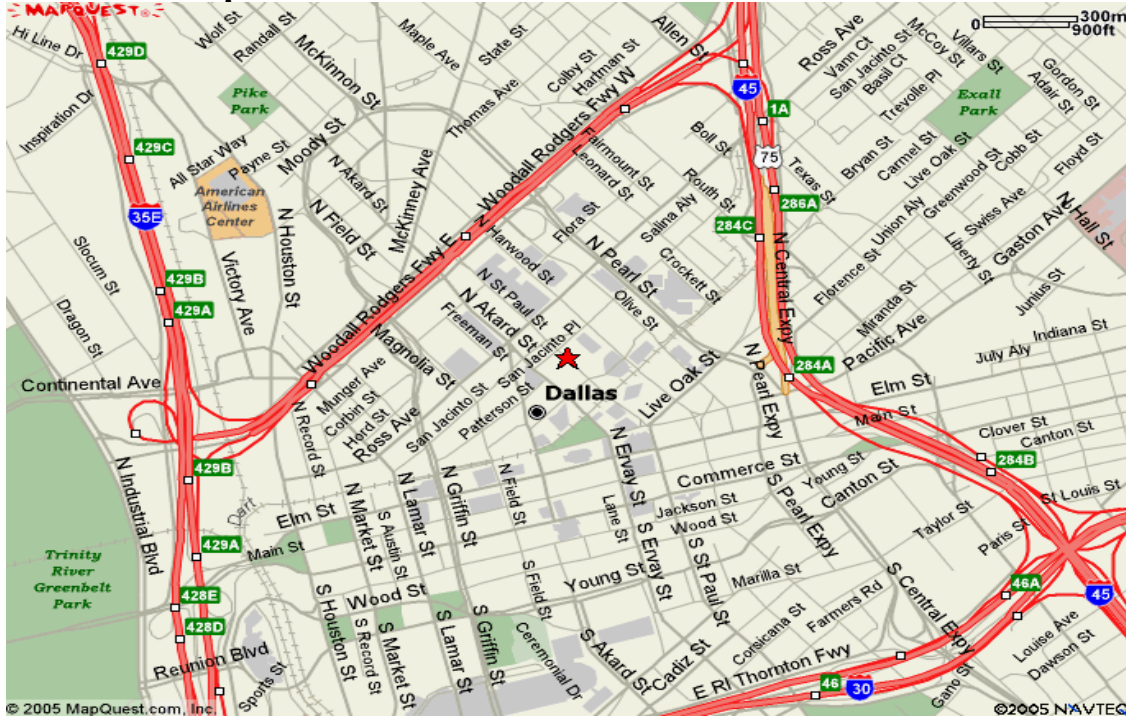

First Baptist Church ("FBC") 1707 San Jacinto St., Dallas, TX, 75201

Overview Map

Detail Map

Site Maps & Directions

First Baptist Church of Dallas ("FBC") 1707 San Jacinto St., Dallas, Texas 75201

<p>From the North on I-35E:</p> <ul style="list-style-type: none"> • Take Houston I-45 exit (Woodall Rogers Frwy.) • Take St. Paul exit. • Follow St. Paul past San Jacinto and First Baptist Church will be on your right. • Parking will be available in a parking lot on your left or in the Veal Parking Garage on your right. 	<p>From the North on Hwy. 75 (Central Expressway):</p> <ul style="list-style-type: none"> • Take I-35E Waco exit (Woodall Rogers Frwy). • Take St. Paul exit. • Follow St. Paul past San Jacinto and First Baptist Church will be on your right. • Parking will be available in a parking lot on your left or in the Veal Parking Garage on your right.
<p>From the North on Dallas Tollway:</p> <ul style="list-style-type: none"> • Follow Harry Hines Blvd. to St. Paul. • Follow St. Paul past San Jacinto and First Baptist Church will be on your right. • Parking will be available in a parking lot on your left or in the Veal Parking Garage on your right. 	<p>From the South on I-35E:</p> <ul style="list-style-type: none"> • Take Sherman exit #428B (Woodall Rogers Frwy.) • Take St. Paul exit. • Follow St. Paul past San Jacinto and First Baptist Church will be on your right. • Parking will be available in a parking lot on your left or in the Veal Parking Garage on your right.
<p>From the South on I-45:</p> <ul style="list-style-type: none"> • Follow Hwy. 75N to I-35 exit (Woodall Rogers Frwy.) • Take St. Paul exit. • Follow St. Paul past San Jacinto and First Baptist Church will be on your right. • Parking will be available in a parking lot on your left or in the Veal Parking Garage on your right. 	<p>From the East on I-30:</p> <ul style="list-style-type: none"> • Follow Hwy. 75N to I-35E exit (Woodall Rogers Frwy.) • Take St. Paul exit. • Follow St. Paul past San Jacinto and First Baptist Church will be on your right. • Parking will be available in a parking lot on your left or in the Veal Parking Garage on your right.
<p>From the West on I-30:</p> <ul style="list-style-type: none"> • Take I-35E Denton exit. • Take Hwy. 75 (Sherman exit #428B and Woodall Rogers Frwy.) • Take St. Paul exit. • Follow St. Paul past San Jacinto and First Baptist Church will be on your right. • Parking will be available in a parking lot on your left or in the Veal Parking Garage on your right. 	